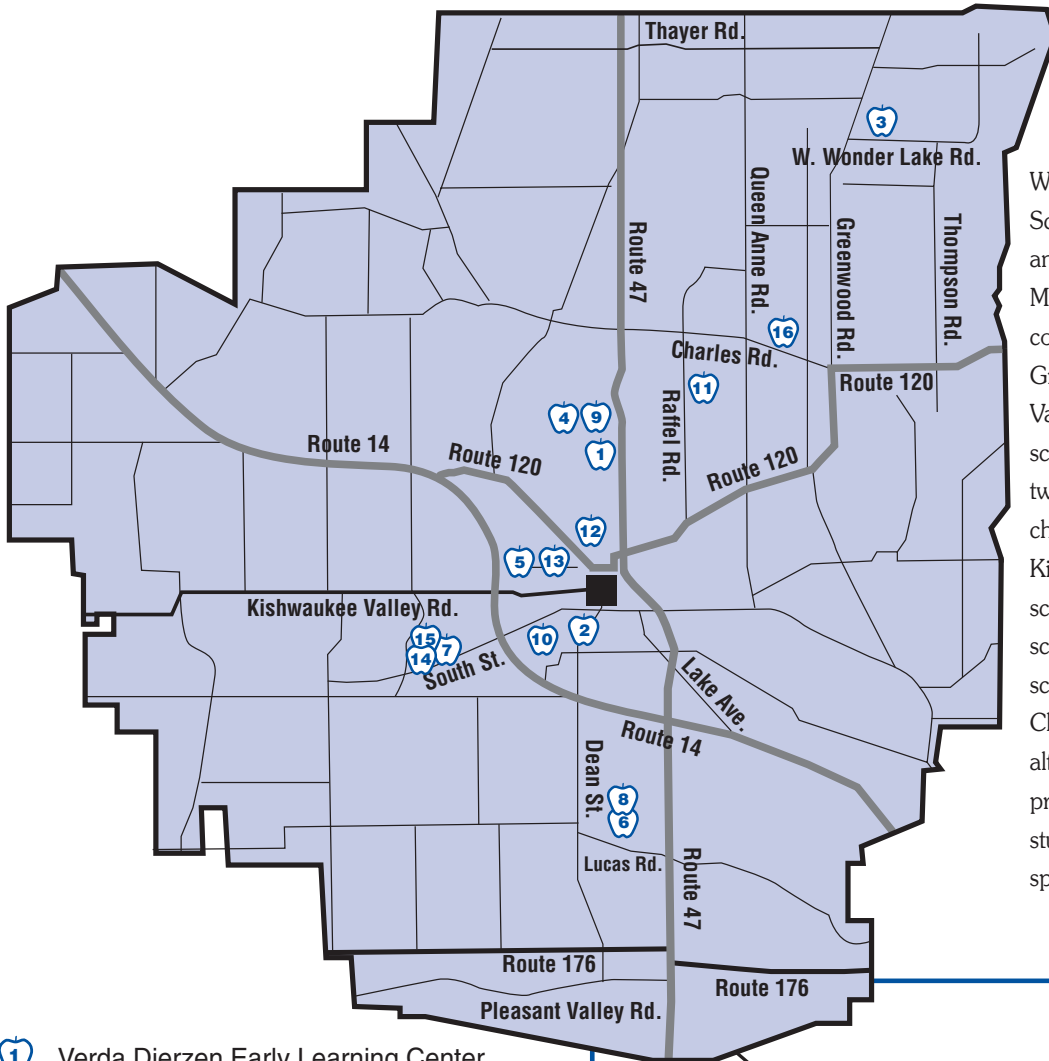

Woodstock Community Unit School District 200

Woodstock Community Unit School District 200 encompasses an area of 110 square miles in McHenry County and serves the communities of Woodstock, Greenwood, and parts of Bull Valley and Wonder Lake. The school district currently operates twelve schools including an early childhood center (PreKindergarten/ Kindergarten), six elementary schools (grades 1-5), two middle schools (grades 6-8), two high schools (grades 9-12), and the Clay Academy which offers an alternative and a therapeutic program for special education students in grades 3-12 who have specific needs.

District 200 Map and Directions

VERDA DIERZEN EARLY LEARNING CENTER 1

(815) 338-8883

2045 N. Seminary Avenue • Woodstock, IL 60098

Directions: From the intersection of Route 120 and Route 47, go north on Route 47 for one mile to the stoplight, which is Russel Court. The school is the first building on the left of the intersection across from the McHenry County Government Center.

DEAN STREET ELEMENTARY SCHOOL 2

(815) 338-1133

600 Dean Street • Woodstock, IL 60098

Directions: From the intersection of Route 14 and Route 47, go west on Route 14 to the first stoplight, which is Dean Street. Turn right on Dean Street and go 3/4 mile. The school is on the left hand side on the corner of Dean Street and Forest Avenue.

GREENWOOD ELEMENTARY SCHOOL 3

(815) 648-2606

4618 Greenwood Road • Woodstock, IL 60098

Directions: From the intersection of Route 120 (McHenry Ave.) and Route 47, follow Route 120 east for 4 miles to Greenwood Road. Continue straight onto Greenwood Rd. and go approximately 3 miles. The entrance to the school is located just past Wonder Lake Road on the right hand side.