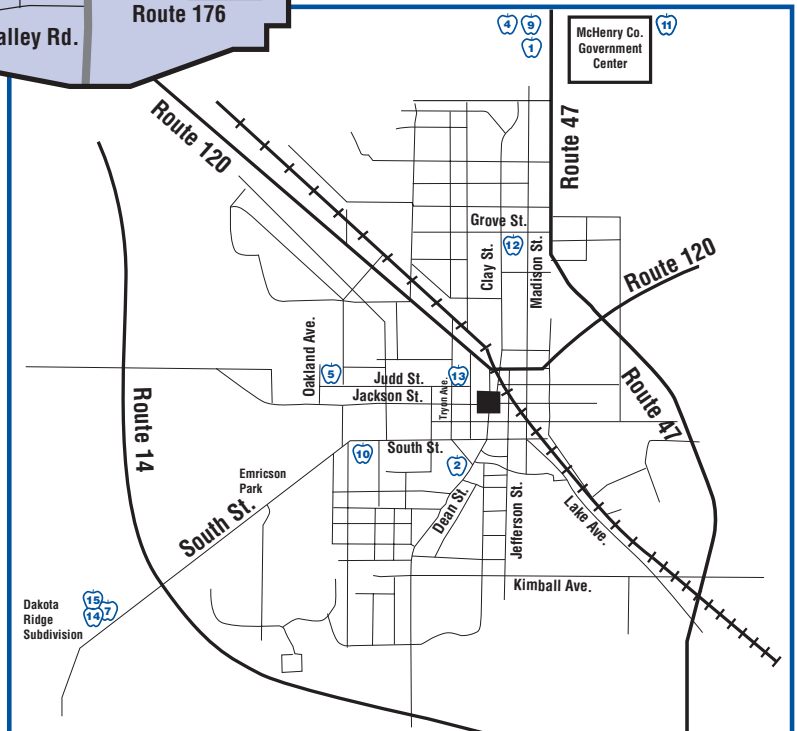

Woodstock Community Unit School District 200

Woodstock Community Unit School District 200 encompasses an area of 110 square miles in McHenry County and serves the communities of Woodstock, Greenwood, and parts of Bull Valley and Wonder Lake. The school district currently operates twelve schools including an early childhood center (PreKindergarten/ Kindergarten), six elementary schools (grades 1-5), two middle schools (grades 6-8), two high schools (grades 9-12), and the Clay Academy which offers an alternative and a therapeutic program for special education students in grades 3-12 who have specific needs.

District 200 Map and Directions

VERDA DIERZEN EARLY LEARNING CENTER 1

(815) 338-8883

2045 N. Seminary Avenue • Woodstock, IL 60098

Directions: From the intersection of Route 120 and Route 47, go north on Route 47 for one mile to the stoplight, which is Russel Court. The school is the first building on the left of the intersection across from the McHenry County Government Center.

DEAN STREET ELEMENTARY SCHOOL 2

(815) 338-1133

600 Dean Street • Woodstock, IL 60098

Directions: From the intersection of Route 14 and Route 47, go west on Route 14 to the first stoplight, which is Dean Street. Turn right on Dean Street and go 3/4 mile. The school is on the left hand side on the corner of Dean Street and Forest Avenue.

CLAY ACADEMY 12

(815) 337-2529

112 Grove Street • Woodstock, IL 60098

Directions: From the intersection of Route 120 and Route 47, go north on Route 47 for one block to Grove Street. Turn left (west) on Grove Street and go two blocks to Clay Street. The school is located on the left hand side on the corner of Grove and Clay Streets.